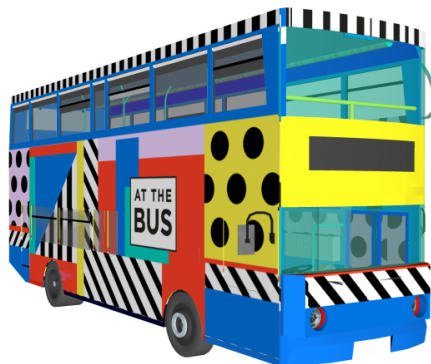

# AT THE BUS

Did you know that **AT The Bus** operates in a studio at Cherwell School and that in September a double decker bus, converted into a separate art studio space for AT The Bus, will be arriving on the school site?

[www.atthebus.org.uk](http://www.atthebus.org.uk)

The bus will look like this, and is designed by artist Camille Wallala. [www.camillewalala.com](http://www.camillewalala.com)

Have you ever thought of designing a vehicle? We are asking you, your teachers, families and friends to design your own vehicle. Plan it. Draw or paint it. Model or make it. What would it look like, where will it go? Wheels provide for all sorts of journeys.